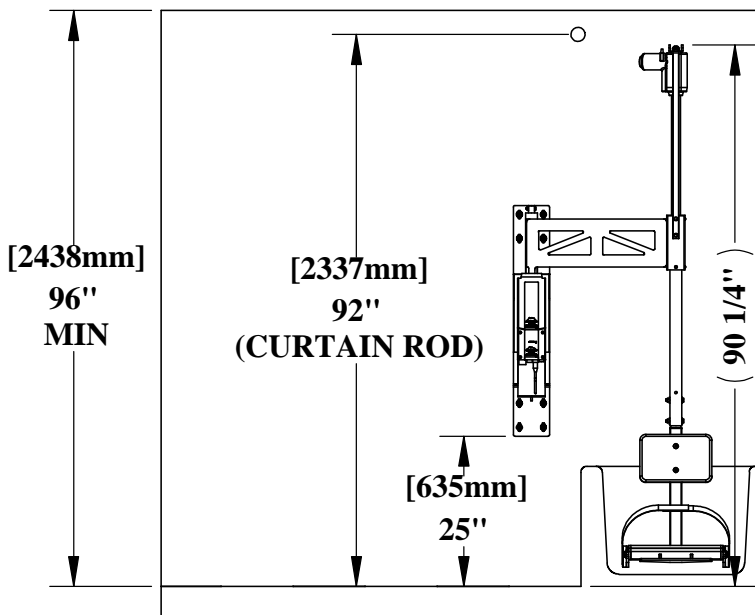

ABLE™ BATHTUB LIFT

LOADING POSITION
(ONE OPTION)

IN BATHTUB

SEAT HT.
(ADJUSTABLE)

[560mm]
22"
MAX TUB HT.

NOTE: IF THE BATHTUB HAS A SHOWER-CURTAIN ROD, IT WILL NEED TO BE MOVED UP TO 92" [2337mm] AS SHOWN.

9889 GARRYMORE LANE
MISSOULA, MT 59808
(406) 549-0769
FAX (406) 549-2602

NOTE:
*SPECIFICATIONS ARE SUBJECT TO CHANGE WITHOUT NOTICE

Aqua Creek Products
The Total Solution for Pool and Spa Access

PRODUCT:	F-25ABLE	
DWG #:	F-25ABLE-2	
SCALE:	1:32	DATE: 11/18/10
DRAWN BY:	DS	REVISION: C