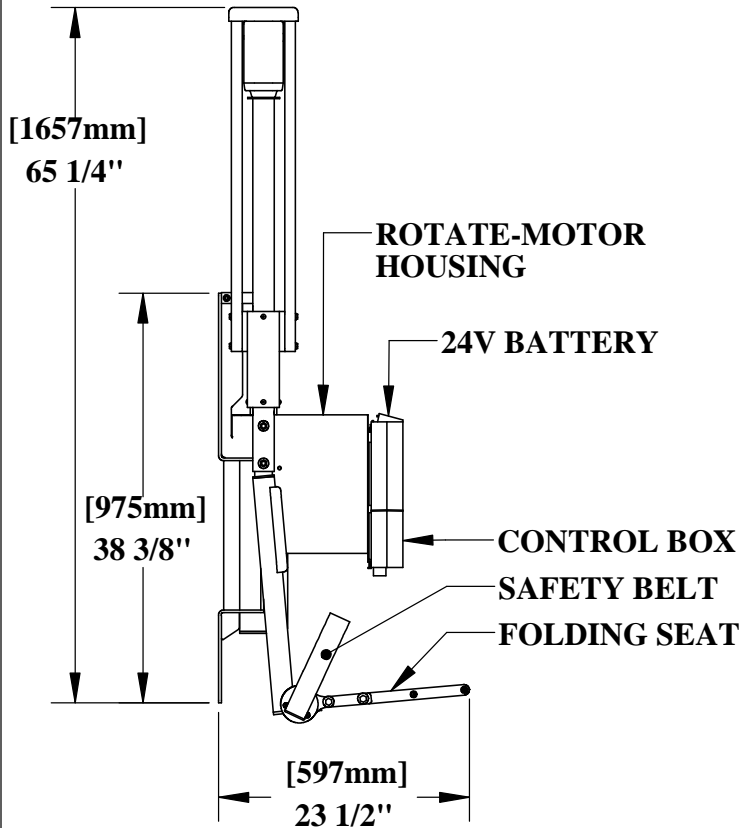

ABLE™ BATHTUB LIFT

"Aquatic-Bath-Lift-Elite"

SEAT ROTATES 180°
AND PIVOTS 360°

SPECIFICATIONS:

THE AQUA CREEK PRODUCTS ABLE BATHTUB LIFT SHALL BE A 24VDC BATTERY-POWERED LIFT FOR BATHTUBS AND SHALLOW SPAS. THE LIFT SHALL BE CONSTRUCTED FROM TYPE 304 STAINLESS STEEL, WITH A POLYETHYLENE SEAT AND SEAT BACK. IT SHALL HAVE A LIFTING CAPACITY OF 300 LBS [136 kg] AND SHALL BE TOTALLY SELF-OPERABLE. IT SHALL HAVE A 17-3/4" [450mm] WIDE SEAT, WHICH SHALL FOLD UP FOR SPACE SAVINGS. THE SEAT SHALL HAVE POWERED ROTATION AND LIFTING, AND SHALL PIVOT MANUALLY TO ALLOW FOR ALIGNMENT DURING MOVEMENT. IT SHALL HAVE A 19-5/8" [500mm] VERTICAL TRAVEL AND SHALL BE SUITABLE FOR BATHTUBS UP TO 22" HIGH (WITH 8-FOOT CEILING). A LIMITED LIFETIME WARRANTY IS STANDARD.

Aqua Creek Products

The Total Solution for Pool and Spa Access

9889 GARRYMORE LANE
MISSOULA, MT 59808
(406) 549-0769
FAX (406) 549-2602

NOTE:
*SPECIFICATIONS ARE SUBJECT TO CHANGE WITHOUT NOTICE

PRODUCT:	F-25ABLE	
DWG #:	F-25ABLE-1	
SCALE:	1:24	DATE: 11/18/10
DRAWN BY:	DS	REVISION: C

ABLE™ BATHTUB LIFT

LOADING POSITION
(ONE OPTION)

IN BATHTUB

SEAT HT.
(ADJUSTABLE)

[560mm]
22"
MAX TUB HT.

NOTE: IF THE BATHTUB HAS A SHOWER-CURTAIN ROD, IT WILL NEED TO BE MOVED UP TO 92" [2337mm] AS SHOWN.