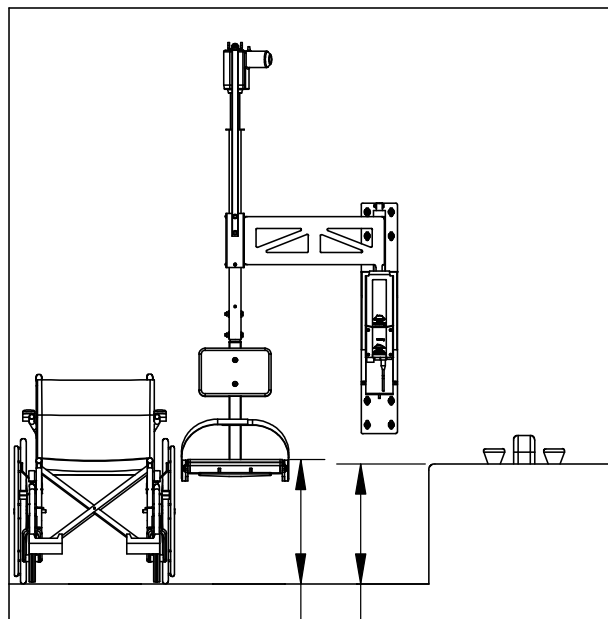

ABLE™ BATHTUB LIFT

"Aquatic-Bath-Lift-Elite"

SEAT ROTATES 180°
AND PIVOTS 360°

SPECIFICATIONS:

THE AQUA CREEK PRODUCTS ABLE BATHTUB LIFT SHALL BE A 24VDC BATTERY-POWERED LIFT FOR BATHTUBS AND SHALLOW SPAS. THE LIFT SHALL BE CONSTRUCTED FROM TYPE 304 STAINLESS STEEL, WITH A POLYETHYLENE SEAT AND SEAT BACK. IT SHALL HAVE A LIFTING CAPACITY OF 300 LBS [136 kg] AND SHALL BE TOTALLY SELF-OPERABLE. IT SHALL HAVE A 17-3/4" [450mm] WIDE SEAT, WHICH SHALL FOLD UP FOR SPACE SAVINGS. THE SEAT SHALL HAVE POWERED ROTATION AND LIFTING, AND SHALL PIVOT MANUALLY TO ALLOW FOR ALIGNMENT DURING MOVEMENT. IT SHALL HAVE A 19-5/8" [500mm] VERTICAL TRAVEL AND SHALL BE SUITABLE FOR BATHTUBS UP TO 22" HIGH (WITH 8-FOOT CEILING). A LIMITED LIFETIME WARRANTY IS STANDARD.

Aqua Creek Products

The Total Solution for Pool and Spa Access

9889 GARRYMORE LANE
MISSOULA, MT 59808
(406) 549-0769
FAX (406) 549-2602

NOTE:
*SPECIFICATIONS ARE SUBJECT TO CHANGE WITHOUT NOTICE

PRODUCT:	F-25ABLE	
DWG #:	F-25ABLE-1	
SCALE:	1:24	DATE: 11/18/10
DRAWN BY:	DS	REVISION: C

ABLE™ BATHTUB LIFT

LOADING POSITION
(ONE OPTION)

IN BATHTUB

SEAT HT.
(ADJUSTABLE)

[560mm]
22"
MAX TUB HT.

NOTE: IF THE BATHTUB HAS A SHOWER-CURTAIN ROD, IT WILL NEED TO BE MOVED UP TO 92" [2337mm] AS SHOWN.