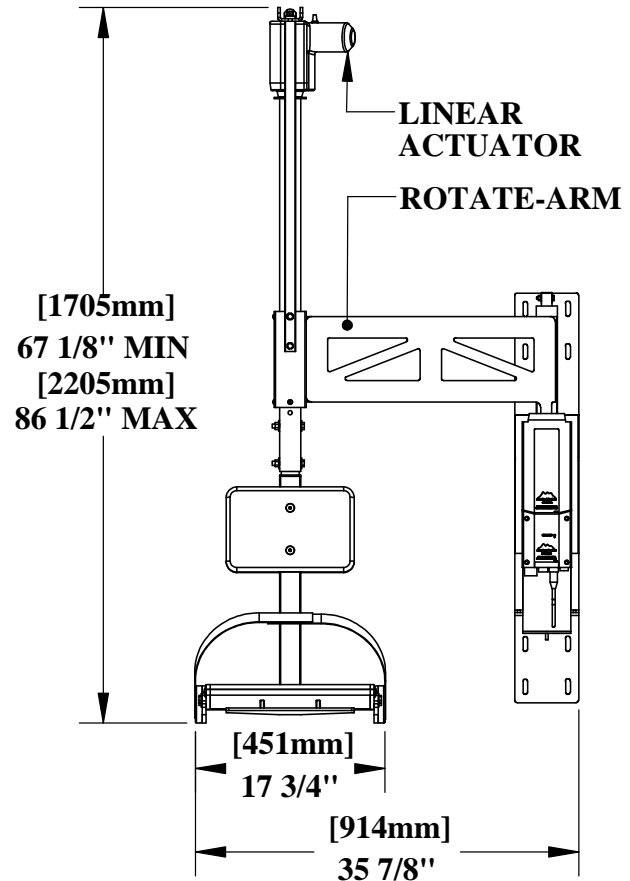

ABLE™ BATHTUB LIFT

"Aquatic-Bath-Lift-Elite"

SEAT ROTATES 180°
AND PIVOTS 360°

SPECIFICATIONS:

THE AQUA CREEK PRODUCTS ABLE BATHTUB LIFT SHALL BE A 24VDC BATTERY-POWERED LIFT FOR BATHTUBS AND SHALLOW SPAS. THE LIFT SHALL BE CONSTRUCTED FROM TYPE 304 STAINLESS STEEL, WITH A POLYETHYLENE SEAT AND SEAT BACK. IT SHALL HAVE A LIFTING CAPACITY OF 300 LBS [136 kg] AND SHALL BE TOTALLY SELF-OPERABLE. IT SHALL HAVE A 17-3/4" [450mm] WIDE SEAT, WHICH SHALL FOLD UP FOR SPACE SAVINGS. THE SEAT SHALL HAVE POWERED ROTATION AND LIFTING, AND SHALL PIVOT MANUALLY TO ALLOW FOR ALIGNMENT DURING MOVEMENT. IT SHALL HAVE A 19-5/8" [500mm] VERTICAL TRAVEL AND SHALL BE SUITABLE FOR BATHTUBS UP TO 22" HIGH (WITH 8-FOOT CEILING). A LIMITED LIFETIME WARRANTY IS STANDARD.

Aqua Creek Products

The Total Solution for Pool and Spa Access

9889 GARRYMORE LANE
MISSOULA, MT 59808
(406) 549-0769
FAX (406) 549-2602

NOTE:
*SPECIFICATIONS ARE SUBJECT TO CHANGE WITHOUT NOTICE

PRODUCT:	F-25ABLE	
DWG #:	F-25ABLE-1	
SCALE:	1:24	DATE: 11/18/10
DRAWN BY:	DS	REVISION: C

ABLE™ BATHTUB LIFT

LOADING POSITION
(ONE OPTION)

IN BATHTUB

SEAT HT.
(ADJUSTABLE)

[560mm]
22"
MAX TUB HT.

NOTE: IF THE BATHTUB HAS A SHOWER-CURTAIN ROD, IT WILL NEED TO BE MOVED UP TO 92" [2337mm] AS SHOWN.