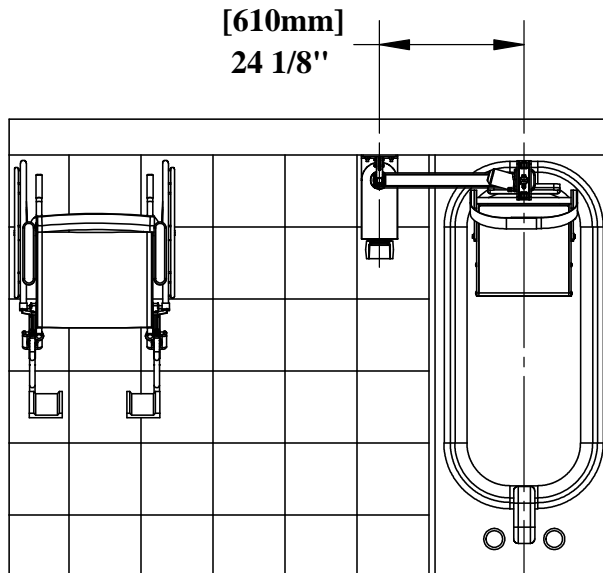

ABLE™ BATHTUB LIFT

"Aquatic-Bath-Lift-Elite"

SEAT ROTATES 180°
AND PIVOTS 360°

SPECIFICATIONS:

THE AQUA CREEK PRODUCTS ABLE BATHTUB LIFT SHALL BE A 24VDC BATTERY-POWERED LIFT FOR BATHTUBS AND SHALLOW SPAS. THE LIFT SHALL BE CONSTRUCTED FROM TYPE 304 STAINLESS STEEL, WITH A POLYETHYLENE SEAT AND SEAT BACK. IT SHALL HAVE A LIFTING CAPACITY OF 300 LBS [136 kg] AND SHALL BE TOTALLY SELF-OPERABLE. IT SHALL HAVE A 17-3/4" [450mm] WIDE SEAT, WHICH SHALL FOLD UP FOR SPACE SAVINGS. THE SEAT SHALL HAVE POWERED ROTATION AND LIFTING, AND SHALL PIVOT MANUALLY TO ALLOW FOR ALIGNMENT DURING MOVEMENT. IT SHALL HAVE A 19-5/8" [500mm] VERTICAL TRAVEL AND SHALL BE SUITABLE FOR BATHTUBS UP TO 22" HIGH (WITH 8-FOOT CEILING). A LIMITED LIFETIME WARRANTY IS STANDARD.

Aqua Creek Products

The Total Solution for Pool and Spa Access

9889 GARRYMORE LANE
MISSOULA, MT 59808
(406) 549-0769
FAX (406) 549-2602

NOTE:
*SPECIFICATIONS ARE SUBJECT TO CHANGE WITHOUT NOTICE

PRODUCT:	F-25ABLE	
DWG #:	F-25ABLE-1	
SCALE:	1:24	DATE: 11/18/10
DRAWN BY:	DS	REVISION: C

ABLE™ BATHTUB LIFT

LOADING POSITION
(ONE OPTION)

IN BATHTUB

SEAT HT.
(ADJUSTABLE)

[560mm]
22"
MAX TUB HT.

NOTE: IF THE BATHTUB HAS A SHOWER-CURTAIN ROD, IT WILL NEED TO BE MOVED UP TO 92" [2337mm] AS SHOWN.