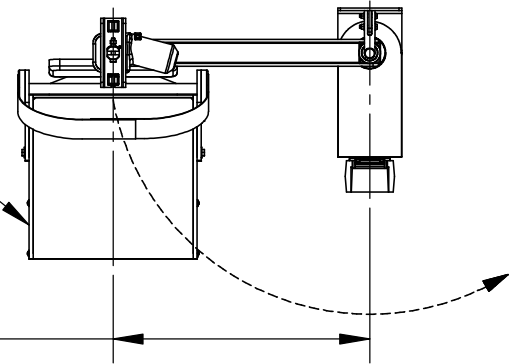

ABLE™ BATHTUB LIFT

"Aquatic-Bath-Lift-Elite"

SEAT ROTATES 180°
AND PIVOTS 360°

SPECIFICATIONS:

THE AQUA CREEK PRODUCTS ABLE BATHTUB LIFT SHALL BE A 24VDC BATTERY-POWERED LIFT FOR BATHTUBS AND SHALLOW SPAS. THE LIFT SHALL BE CONSTRUCTED FROM TYPE 304 STAINLESS STEEL, WITH A POLYETHYLENE SEAT AND SEAT BACK. IT SHALL HAVE A LIFTING CAPACITY OF 300 LBS [136 kg] AND SHALL BE TOTALLY SELF-OPERABLE. IT SHALL HAVE A 17-3/4" [450mm] WIDE SEAT, WHICH SHALL FOLD UP FOR SPACE SAVINGS. THE SEAT SHALL HAVE POWERED ROTATION AND LIFTING, AND SHALL PIVOT MANUALLY TO ALLOW FOR ALIGNMENT DURING MOVEMENT. IT SHALL HAVE A 19-5/8" [500mm] VERTICAL TRAVEL AND SHALL BE SUITABLE FOR BATHTUBS UP TO 22" HIGH (WITH 8-FOOT CEILING). A LIMITED LIFETIME WARRANTY IS STANDARD.

ABLE™ BATHTUB LIFT

LOADING POSITION
(ONE OPTION)

IN BATHTUB

SEAT HT.
(ADJUSTABLE)

[560mm]
22"
MAX TUB HT.

NOTE: IF THE BATHTUB HAS A SHOWER-CURTAIN ROD, IT WILL NEED TO BE MOVED UP TO 92" [2337mm] AS SHOWN.