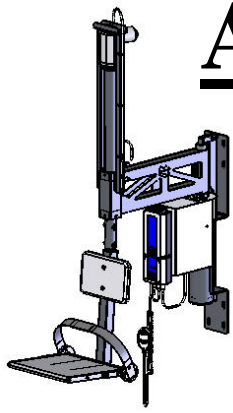

ABLE™ BATHTUB LIFT

"Aquatic-Bath-Lift-Elite"

SEAT ROTATES 180°
AND PIVOTS 360°

SPECIFICATIONS:

THE AQUA CREEK PRODUCTS ABLE BATHTUB LIFT SHALL BE A 24VDC BATTERY-POWERED LIFT FOR BATHTUBS AND SHALLOW SPAS. THE LIFT SHALL BE CONSTRUCTED FROM TYPE 304 STAINLESS STEEL, WITH A POLYETHYLENE SEAT AND SEAT BACK. IT SHALL HAVE A LIFTING CAPACITY OF 300 LBS [136 kg] AND SHALL BE TOTALLY SELF-OPERABLE. IT SHALL HAVE A 17-3/4" [450mm] WIDE SEAT, WHICH SHALL FOLD UP FOR SPACE SAVINGS. THE SEAT SHALL HAVE POWERED ROTATION AND LIFTING, AND SHALL PIVOT MANUALLY TO ALLOW FOR ALIGNMENT DURING MOVEMENT. IT SHALL HAVE A 19-5/8" [500mm] VERTICAL TRAVEL AND SHALL BE SUITABLE FOR BATHTUBS UP TO 22" HIGH (WITH 8-FOOT CEILING). A LIMITED LIFETIME WARRANTY IS STANDARD.

Aqua Creek Products

The Total Solution for Pool and Spa Access

9889 GARRYMORE LANE
MISSOULA, MT 59808
(406) 549-0769
FAX (406) 549-2602

NOTE:
*SPECIFICATIONS ARE SUBJECT TO CHANGE WITHOUT NOTICE

PRODUCT:	F-25ABLE	
DWG #:	F-25ABLE-1	
SCALE:	1:24	DATE: 11/18/10
DRAWN BY:	DS	REVISION: C

ABLE™ BATHTUB LIFT

LOADING POSITION
(ONE OPTION)

IN BATHTUB

SEAT HT.
(ADJUSTABLE)

[560mm]
22"
MAX TUB HT.

NOTE: IF THE BATHTUB HAS A SHOWER-CURTAIN ROD, IT WILL NEED TO BE MOVED UP TO 92" [2337mm] AS SHOWN.