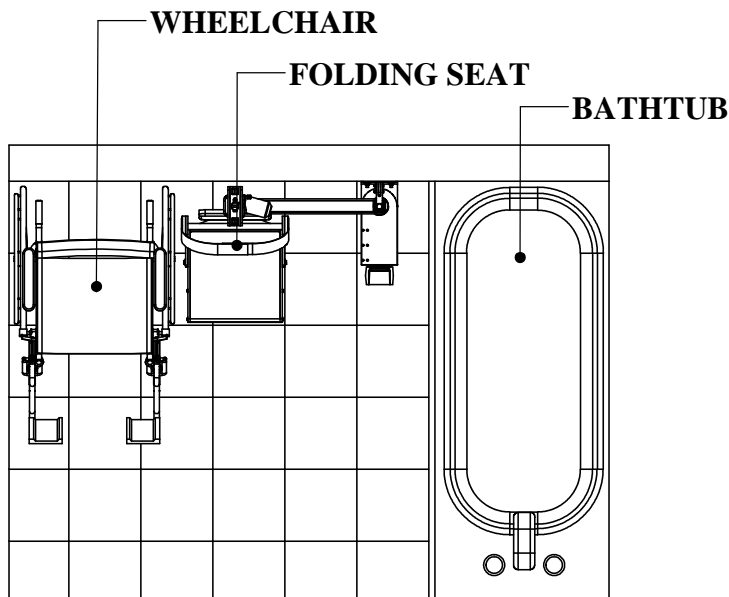

ABLE™ BATHTUB LIFT

"Aquatic-Bath-Lift-Elite"

SEAT ROTATES 180°
AND PIVOTS 360°

SPECIFICATIONS:

THE AQUA CREEK PRODUCTS ABLE BATHTUB LIFT SHALL BE A 24VDC BATTERY-POWERED LIFT FOR BATHTUBS AND SHALLOW SPAS. THE LIFT SHALL BE CONSTRUCTED FROM TYPE 304 STAINLESS STEEL, WITH A POLYETHYLENE SEAT AND SEAT BACK. IT SHALL HAVE A LIFTING CAPACITY OF 300 LBS [136 kg] AND SHALL BE TOTALLY SELF-OPERABLE. IT SHALL HAVE A 17-3/4" [450mm] WIDE SEAT, WHICH SHALL FOLD UP FOR SPACE SAVINGS. THE SEAT SHALL HAVE POWERED ROTATION AND LIFTING, AND SHALL PIVOT MANUALLY TO ALLOW FOR ALIGNMENT DURING MOVEMENT. IT SHALL HAVE A 19-5/8" [500mm] VERTICAL TRAVEL AND SHALL BE SUITABLE FOR BATHTUBS UP TO 22" HIGH (WITH 8-FOOT CEILING). A LIMITED LIFETIME WARRANTY IS STANDARD.

Aqua Creek Products

The Total Solution for Pool and Spa Access

9889 GARRYMORE LANE
MISSOULA, MT 59808
(406) 549-0769
FAX (406) 549-2602

NOTE:
*SPECIFICATIONS ARE SUBJECT TO CHANGE WITHOUT NOTICE

PRODUCT:	F-25ABLE	
DWG #:	F-25ABLE-1	
SCALE:	1:24	DATE: 11/18/10
DRAWN BY:	DS	REVISION: C

ABLE™ BATHTUB LIFT

LOADING POSITION
(ONE OPTION)

IN BATHTUB

SEAT HT.
(ADJUSTABLE)

[560mm]
22"
MAX TUB HT.

NOTE: IF THE BATHTUB HAS A SHOWER-CURTAIN ROD, IT WILL NEED TO BE MOVED UP TO 92" [2337mm] AS SHOWN.