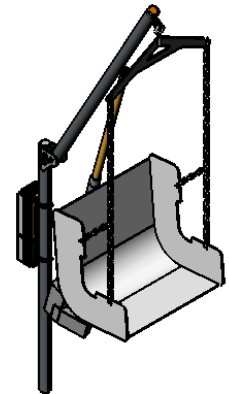

POWER-EZ POOL LIFT™

THE POWER-EZ POOL LIFT WILL CLEAR
A 26" [660 mm] ABOVE GROUND POOL OR SPA

SPECIFICATIONS

THE AQUA CREEK POWER-EZ POOL LIFT SHALL BE A BATTERY POWERED SPA OR IN-GROUND POOL LIFT. THE LIFT SHALL BE STAINLESS STEEL CONSTRUCTION WITH A LIFTING CAPACITY OF 400 LBS [181 kgs]. THE LIFT SHALL HAVE AN OPERATING RANGE OF 53" [134.6 cm] AND ADJUSTABLE TO A RANGE OF 70" [178 cm]. THE POWER-EZ POOL LIFT CAN BE SETBACK UP TO 20" [51 cm] FROM THE POOL EDGE WITH A 360° MANUAL ROTATION. THE UNIT SHALL INCLUDE A 6" [152 mm] DEEP ANCHOR WITH AN ANTI-TAMPER LID, AND A 20" [51 cm] WIDE BY 38" [96.5 cm] LONG MESH SLING. THE UNIT IS PORTABLE AND CAN BE REMOVED WITHOUT TOOLS. A 5 YEAR STRUCTURAL AND 1 YEAR SLING WARRANTY IS STANDARD.

(AN OPTIONAL 28" [71 cm] WIDE BY 50" [127 cm] LONG MESH SLING IS ALSO AVAILABLE)

MAST: 1.9" [48.3 mm] O.D. .145" [3.7 mm] WALL STAINLESS STEEL TUBE TYPE 304 WITH INTERNAL REINFORCING FIN
 BOOM: 1.9" [48.3 mm] O.D. .145" [3.7 mm] WALL STAINLESS STEEL TUBE TYPE 304
 RAM: LINAK MODEL LA-34 LINEAR ACTUATOR
 BATTERY: 24VDC RECHARGABLE BATTERY PACK
 SLING: 100% POLYESTER MESH RATED FOR PATIENT LIFTING DEVICES, 20" [51cm] WIDE BY 38" [96.5cm] LONG
 CHAIN: STAINLESS STEEL TYPE 304
 FINISH: UV RESISTANT POLYESTER POWDER-COATING