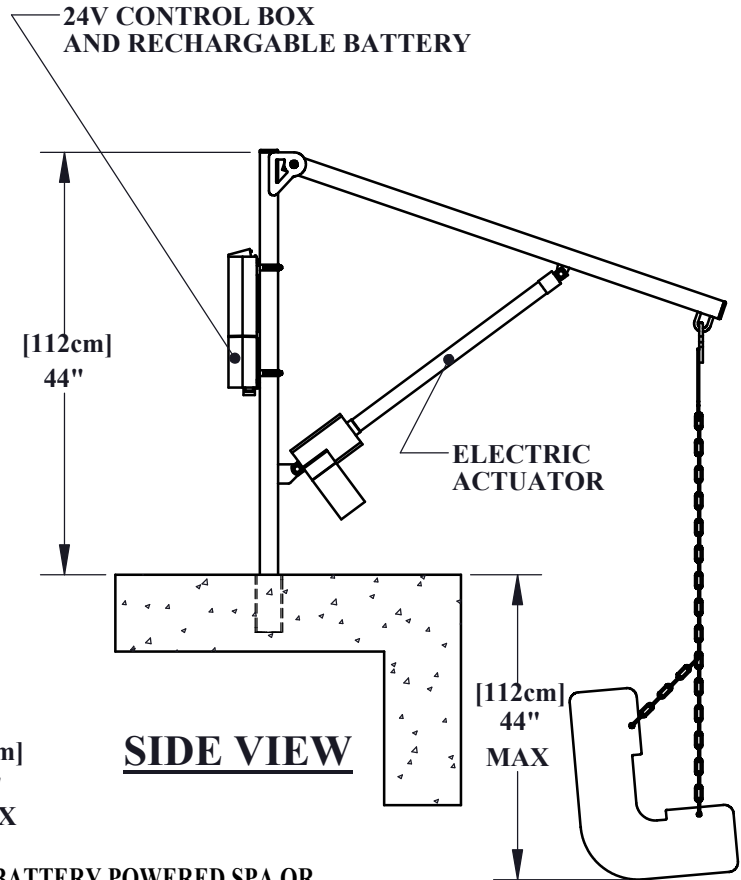

POWER-EZ POOL LIFT™

THE POWER-EZ POOL LIFT WILL CLEAR
A 26" [660 mm] ABOVE GROUND POOL OR SPA

SPECIFICATIONS

THE AQUA CREEK POWER-EZ POOL LIFT SHALL BE A BATTERY POWERED SPA OR IN-GROUND POOL LIFT. THE LIFT SHALL BE STAINLESS STEEL CONSTRUCTION WITH A LIFTING CAPACITY OF 400 LBS [181 kgs]. THE LIFT SHALL HAVE AN OPERATING RANGE OF 53" [134.6 cm] AND ADJUSTABLE TO A RANGE OF 70" [178 cm]. THE POWER-EZ POOL LIFT CAN BE SETBACK UP TO 20" [51 cm] FROM THE POOL EDGE WITH A 360° MANUAL ROTATION. THE UNIT SHALL INCLUDE A 6" [152 mm] DEEP ANCHOR WITH AN ANTI-TAMPER LID, AND A 20" [51 cm] WIDE BY 38" [96.5 cm] LONG MESH SLING. THE UNIT IS PORTABLE AND CAN BE REMOVED WITHOUT TOOLS. A 5 YEAR STRUCTURAL AND 1 YEAR SLING WARRANTY IS STANDARD.

(AN OPTIONAL 28" [71 cm] WIDE BY 50" [127 cm] LONG MESH SLING IS ALSO AVAILABLE)

MAST: 1.9" [48.3 mm] O.D. .145" [3.7 mm] WALL STAINLESS STEEL TUBE TYPE 304 WITH INTERNAL REINFORCING FIN
 BOOM: 1.9" [48.3 mm] O.D. .145" [3.7 mm] WALL STAINLESS STEEL TUBE TYPE 304
 RAM: LINAK MODEL LA-34 LINEAR ACTUATOR
 BATTERY: 24VDC RECHARGABLE BATTERY PACK
 SLING: 100% POLYESTER MESH RATED FOR PATIENT LIFTING DEVICES, 20" [51cm] WIDE BY 38" [96.5cm] LONG
 CHAIN: STAINLESS STEEL TYPE 304
 FINISH: UV RESISTANT POLYESTER POWDER-COATING

PRODUCT:	F-03PEZ	
DWG #:	F-03PEZ-1	
SCALE:	1:18	DATE: 12/3/09
DRAWN BY:	DS	REVISION: E