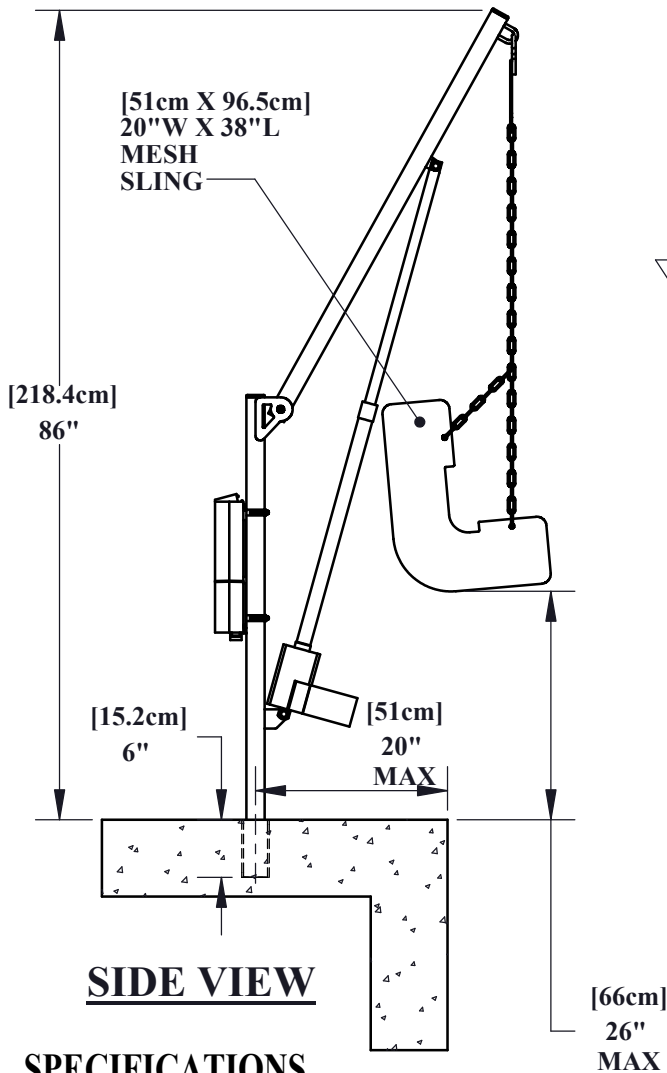

POWER-EZ POOL LIFT™

THE POWER-EZ POOL LIFT WILL CLEAR
A 26" [660 mm] ABOVE GROUND POOL OR SPA

SPECIFICATIONS

THE AQUA CREEK POWER-EZ POOL LIFT SHALL BE A BATTERY POWERED SPA OR IN-GROUND POOL LIFT. THE LIFT SHALL BE STAINLESS STEEL CONSTRUCTION WITH A LIFTING CAPACITY OF 400 LBS [181 kgs]. THE LIFT SHALL HAVE AN OPERATING RANGE OF 53" [134.6 cm] AND ADJUSTABLE TO A RANGE OF 70" [178 cm]. THE POWER-EZ POOL LIFT CAN BE SETBACK UP TO 20" [51 cm] FROM THE POOL EDGE WITH A 360° MANUAL ROTATION. THE UNIT SHALL INCLUDE A 6" [152 mm] DEEP ANCHOR WITH AN ANTI-TAMPER LID, AND A 20" [51 cm] WIDE BY 38" [96.5 cm] LONG MESH SLING. THE UNIT IS PORTABLE AND CAN BE REMOVED WITHOUT TOOLS. A 5 YEAR STRUCTURAL AND 1 YEAR SLING WARRANTY IS STANDARD.

(AN OPTIONAL 28" [71 cm] WIDE BY 50" [127 cm] LONG MESH SLING IS ALSO AVAILABLE)

MAST: 1.9" [48.3 mm] O.D. .145" [3.7 mm] WALL STAINLESS STEEL TUBE TYPE 304 WITH INTERNAL REINFORCING FIN
 BOOM: 1.9" [48.3 mm] O.D. .145" [3.7 mm] WALL STAINLESS STEEL TUBE TYPE 304
 RAM: LINAK MODEL LA-34 LINEAR ACTUATOR
 BATTERY: 24VDC RECHARGABLE BATTERY PACK
 SLING: 100% POLYESTER MESH RATED FOR PATIENT LIFTING DEVICES, 20" [51cm] WIDE BY 38" [96.5cm] LONG
 CHAIN: STAINLESS STEEL TYPE 304
 FINISH: UV RESISTANT POLYESTER POWDER-COATING

PRODUCT:	F-03PEZ	
DWG #:	F-03PEZ-1	
SCALE:	1:18	DATE: 12/3/09
DRAWN BY:	DS	REVISION: E