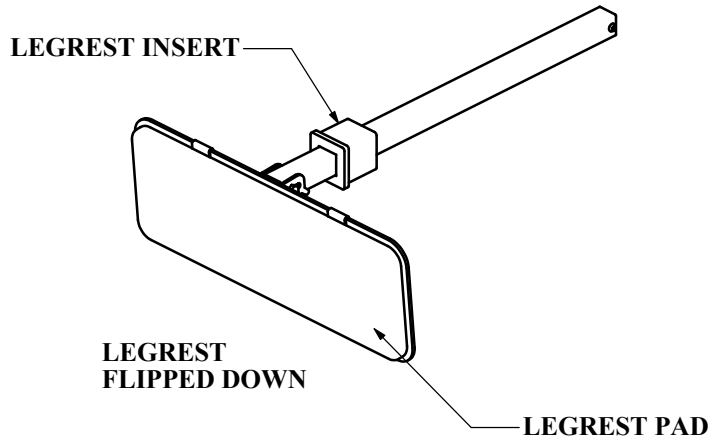

PULL-OUT LEGREST

**LEGREST
FLIPPED UP**

SPECIFICATIONS

THE PULL-OUT LEGREST SHALL BE CONSTRUCTED OF TYPE 304 STAINLESS STEEL. THE LEGREST SHALL BE EXTENDABLE TO ACCOMMODATE A WIDE RANGE OF USERS. THE LEGREST SHALL BE FLIPPED UP WHILE IN USE AND MAY BE EASILY FLIPPED DOWN. THE LEGREST PAD SHALL BE MADE OF CLOSED CELL FOAM, WITH A FIBERGLASS REINFORCED VINYL COVER.

THE PULL-OUT LEGREST IS AVAILABLE AS AN OPTION FOR ALL SPA LIFTS, PRO POOL LIFTS AND THE REVOLUTION LIFT. IT MAY ALSO BE EASILY RETROFITTED TO ANY EXISTING SPA, PRO POOL OR REVOLUTION LIFT.

Aqua Creek Products

PRODUCT:	PULL-OUT LEGREST		
DWG #:	F-105LAR		
SCALE:	1:8	DATE:	6/09/08
DRAWN BY:	DS	REVISION:	B