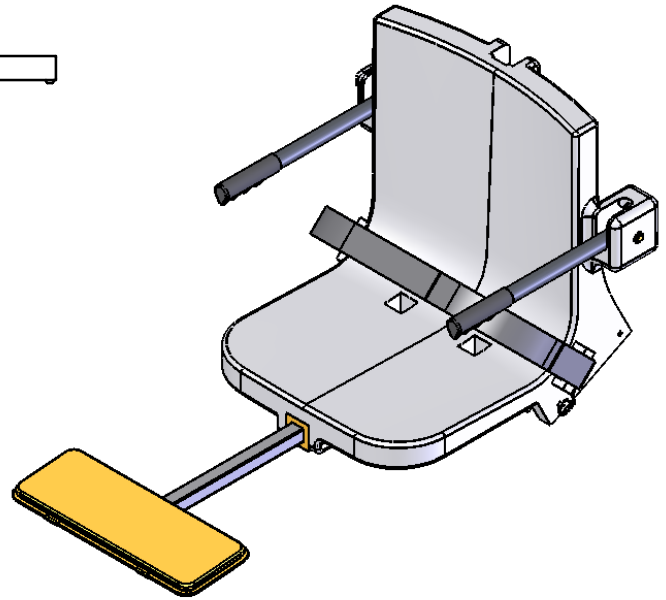

PULL-OUT LEGREST

**LEGREST
FLIPPED UP**

SPECIFICATIONS

THE PULL-OUT LEGREST SHALL BE CONSTRUCTED OF TYPE 304 STAINLESS STEEL. THE LEGREST SHALL BE EXTENDABLE TO ACCOMMODATE A WIDE RANGE OF USERS. THE LEGREST SHALL BE FLIPPED UP WHILE IN USE AND MAY BE EASILY FLIPPED DOWN. THE LEGREST PAD SHALL BE MADE OF CLOSED CELL FOAM, WITH A FIBERGLASS REINFORCED VINYL COVER.

THE PULL-OUT LEGREST IS AVAILABLE AS AN OPTION FOR ALL SPA LIFTS, PRO POOL LIFTS AND THE REVOLUTION LIFT. IT MAY ALSO BE EASILY RETROFITTED TO ANY EXISTING SPA, PRO POOL OR REVOLUTION LIFT.

Aqua Creek Products

PRODUCT:	PULL-OUT LEGREST		
DWG #:	F-105LAR		
SCALE:	1:8	DATE:	6/09/08
DRAWN BY:	DS	REVISION:	B