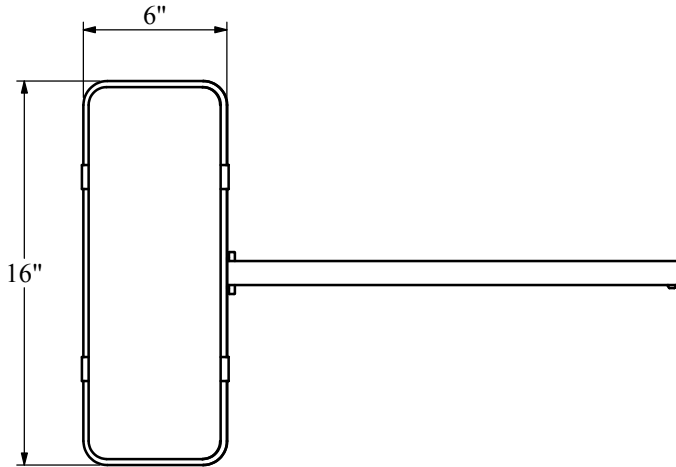

PULL-OUT LEGREST

**LEGREST
FLIPPED UP**

SPECIFICATIONS

THE PULL-OUT LEGREST SHALL BE CONSTRUCTED OF TYPE 304 STAINLESS STEEL. THE LEGREST SHALL BE EXTENDABLE TO ACCOMMODATE A WIDE RANGE OF USERS. THE LEGREST SHALL BE FLIPPED UP WHILE IN USE AND MAY BE EASILY FLIPPED DOWN. THE LEGREST PAD SHALL BE MADE OF CLOSED CELL FOAM, WITH A FIBERGLASS REINFORCED VINYL COVER.

THE PULL-OUT LEGREST IS AVAILABLE AS AN OPTION FOR ALL SPA LIFTS, PRO POOL LIFTS AND THE REVOLUTION LIFT. IT MAY ALSO BE EASILY RETROFITTED TO ANY EXISTING SPA, PRO POOL OR REVOLUTION LIFT.

Aqua Creek Products

PRODUCT:	PULL-OUT LEGREST		
DWG #:	F-105LAR		
SCALE:	1:8	DATE:	6/09/08
DRAWN BY:	DS	REVISION:	B