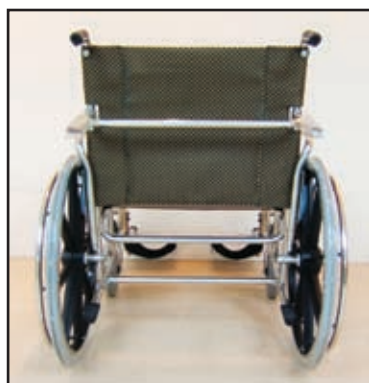

Aqua Creek Products

The Total Solution for Pool and Spa Access

Stainless Steel Aquatic Wheelchairs

Our stainless steel aquatic chairs are ideal for use in swimming pools with ramps or beach entry. Constructed of durable and corrosion resistant stainless steel, these chairs will provide you with years of trouble free use.

F-053SSWC - 16" wide seat wheelchair - 350 lb weight capacity

F-052SSWC - 18" wide seat wheelchair - 350 lb weight capacity

F-051SSWC - 20" wide seat wheelchair - 350 lb weight capacity

F-058SSWC - 24" wide seat wheelchair - 550 lb weight capacity

F-057SSWC - 22" wide seat wheelchair (non-collapsible) - 600 lb weight capacity

F-057SSWC
22" Non-Collapsible
Wheelchair
(back view)

PROUDLY SOLD BY: