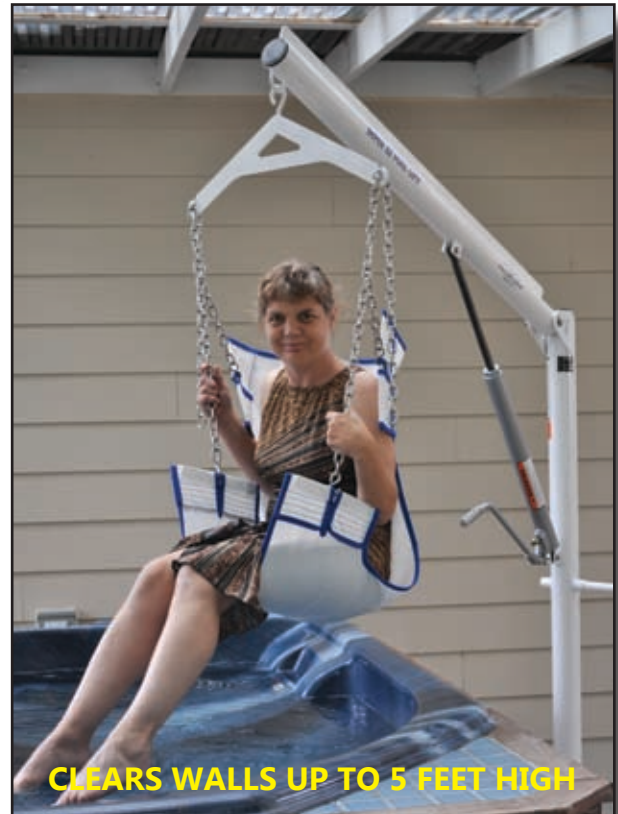

# The Super EZ Pool Lift™

Item# F-80HBPL

The Super EZ Lift™ is a modified version of our very popular EZ Lift™ to be used on above ground backyard swimming pools.

The Super EZ Lift™ was specifically designed to clear walls 10 inches thick and up to 60 inches high making it perfect for your above ground backyard pool or spa.

All stainless steel construction with the same durable powder coating provided on all of our lifts, the Super EZ was built for years of trouble free use.

### Features:

- 400 Pound (181 kg) weight capacity
- Manually operated hydraulic ram
- Clears walls up to 60" high, 10" thick
- 360 degree manual rotation
- Durable mesh sling- standard size: 38"x20"
- Adjustable stainless steel chains
- 5 year limited structural warranty
- 1 year warranty on hydraulic ram and sling

**CLEAR WALLS UP TO 5 FEET HIGH**

**Sling with rigid seat and belt**

**Hard Seat Option**

**PROUDLY SOLD BY:**